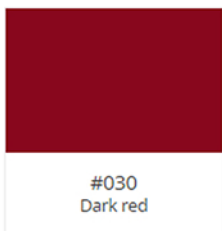

#010  
White

#809  
Taxibeige

#816  
Papyrus

#201  
Crocus yellow

#235  
Canary yellow

#216  
Traffic yellow

#022  
Light yellow

#209  
Maize yellow

#020  
Golden yellow

#208  
Post office yellow

#256  
Cargo yellow

#351  
Municipal orange

#363  
Daggi orange

#032  
Light red

#897  
Rose-hip

#028  
Cardinal red

#031  
Red

#305  
Geranium red

#882  
Cargo red

#371  
Chili red

#030  
Dark red

#026  
Purple red

#045  
Soft pink

#077  
Telemagenta

#056  
Ice blue

#555  
Glacier blue

#547  
Fjord blue

#509  
Sea blue

#572  
Police blue

#057  
Traffic blue

#067  
Blue

#049  
King blue